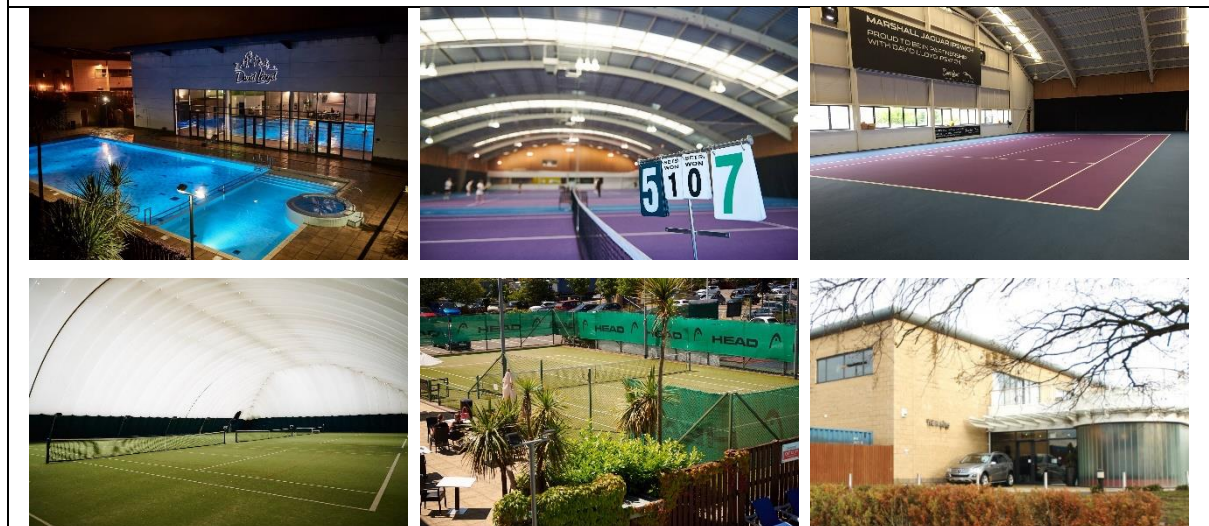

Creekers Tennis Club	
Address Martlesham Hall Church Lane Martlesham Suffolk IP12 4PQ	Directions Sat Nav Postcode: IP12 4PQ
Courts Creekers play on private residential courts All hard courts have floodlights <i>DARK GREEN courts & LIGHT BLUE border</i>	Court Layout
Parking/Facilities Creekers play on private tennis courts at residential properties in the Martlesham area. Typically, teams meet at the above address and pairs travel together to their assigned court.	

David Lloyd	
Address Ransomes Europark The Havens Ipswich Suffolk IP3 9SJ	Directions Sat Nav Postcode: IP3 9SJ
Courts David Lloyd has eleven (11) tennis courts 4x carpet courts – indoor <i>PURPLE courts & BLUE border</i> 2x acrylic courts – indoor <i>PURPLE courts & BLUE border</i> 4x astro courts – in permanent ‘air dome’ <i>GREEN courts & GREEN border</i> 1x astro court – floodlit/outdoor <i>GREEN court & GREEN border</i>	Court Layout
Parking/Facilities Ample car parking in barrier protected secure car park (Note: barrier code required on exit). Changing/toilet/shower facilities. Bar and restaurant on site.